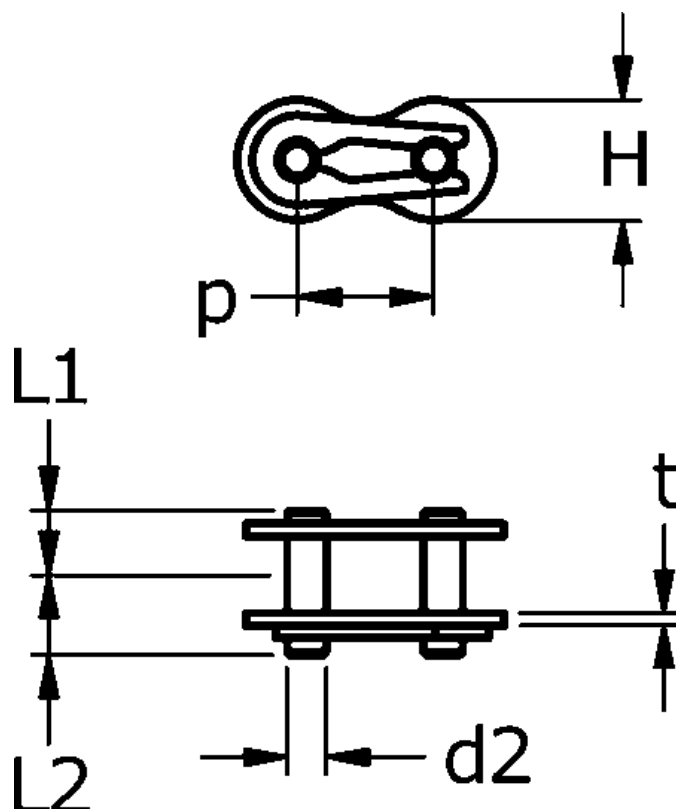

Article number: 61384100600002

Description: Tsubaki 08 B-1 Simplex connecting link with spring clip CL
Neptune. Lambda maintenance free

Note: 08 B-1

Measures

$d2 = 4.45$

$H = 12$

$L1 = 8.4$

$L2 = 10$

$P = 12.7$

$t = 1.6$